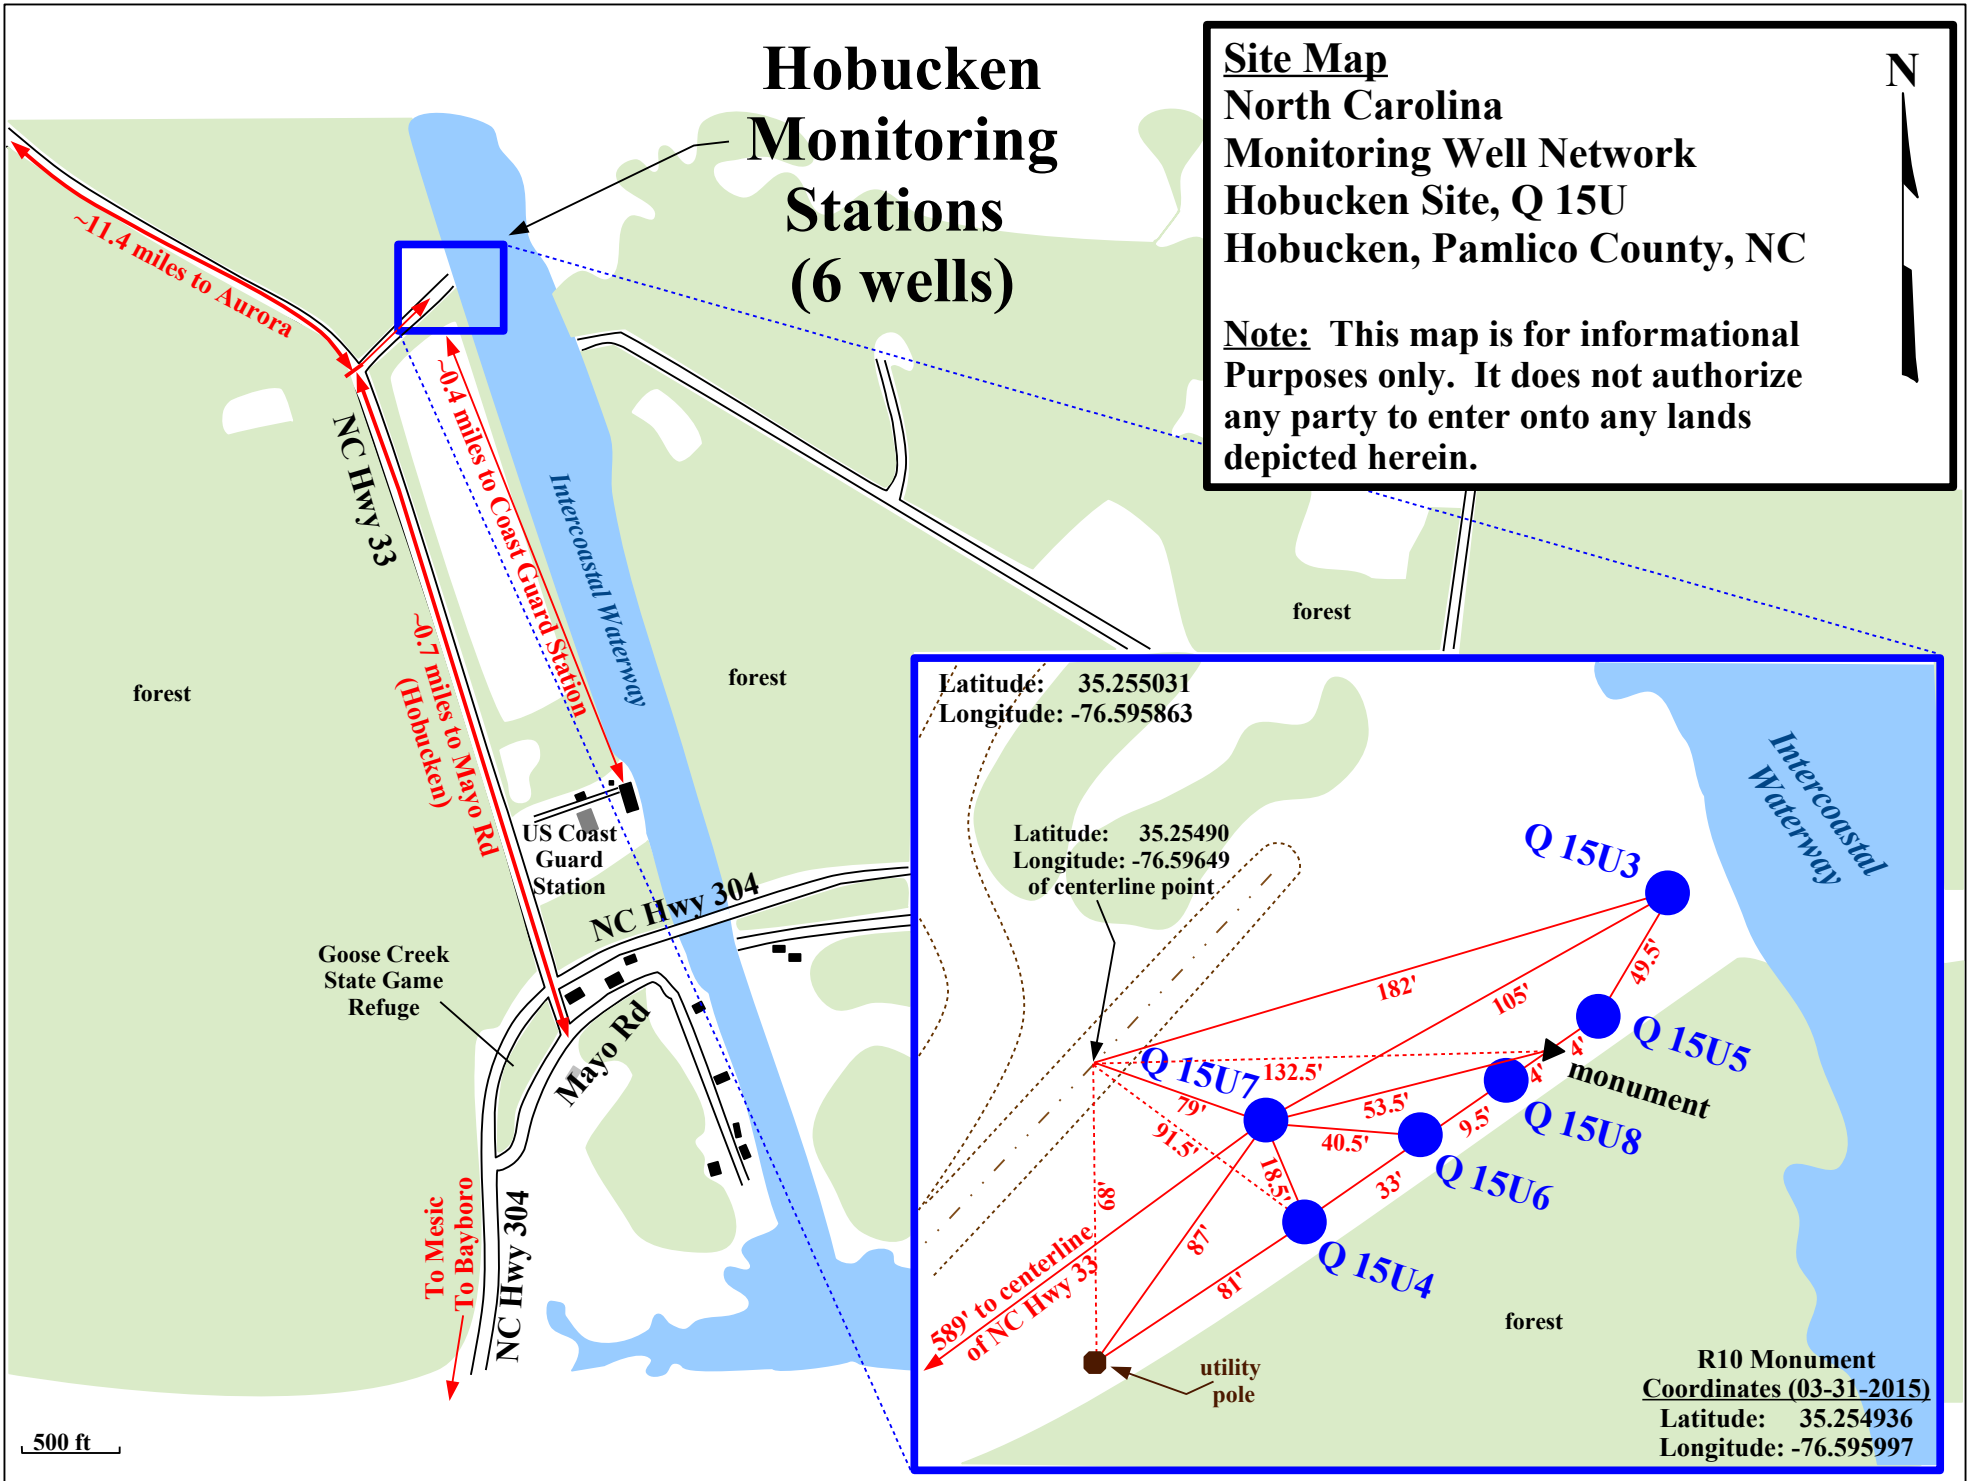

# Hobucken Monitoring Stations (6 wells)

**Site Map**  
 North Carolina  
 Monitoring Well Network  
 Hobucken Site, Q 15U  
 Hobucken, Pamlico County, NC

**Note:** This map is for informational Purposes only. It does not authorize any party to enter onto any lands depicted herein.

500 ft